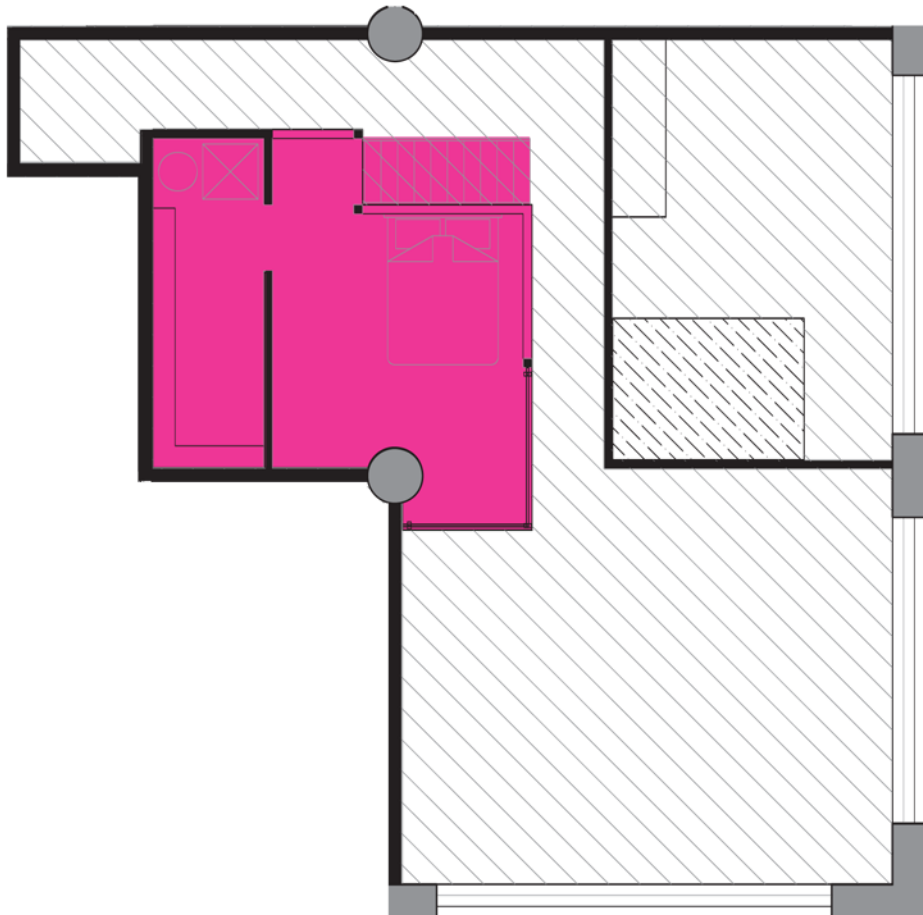

3 BEDROOM W/LOFT
1,345 SF - 1,391 SF

4101 Spring Grove Ave.
Cincinnati, Ohio 45223
T (513) 827-5638