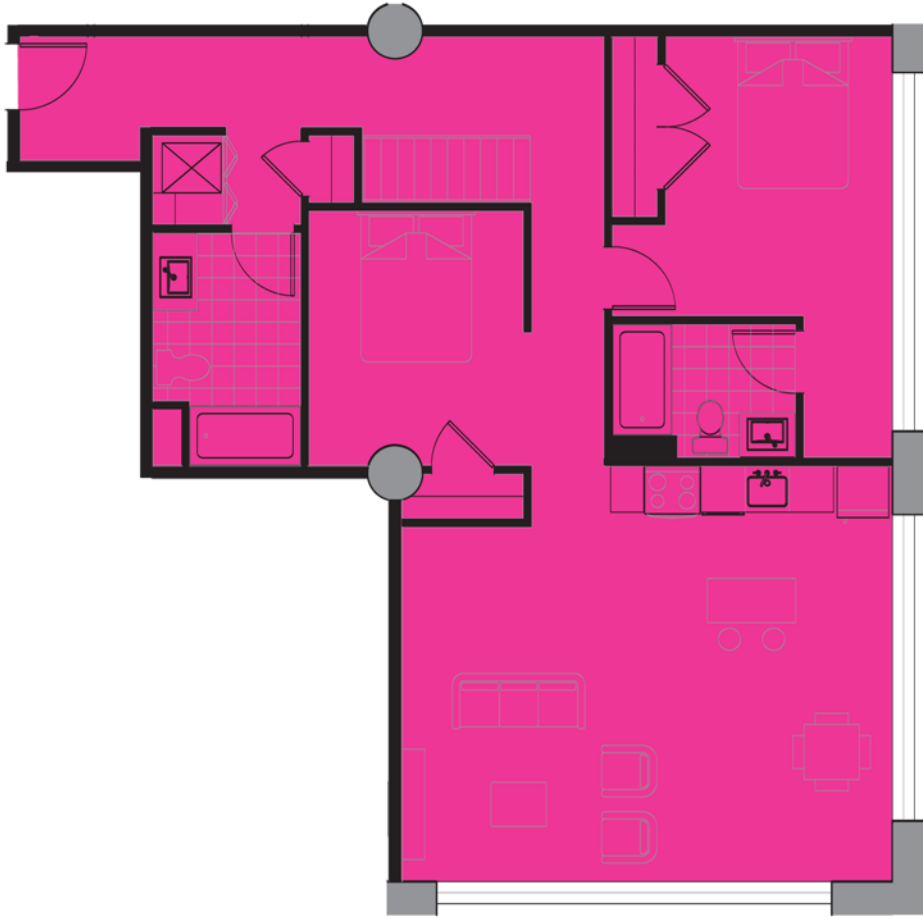

3 BEDROOM W/LOFT
1,345 SF - 1,391 SF

4101 Spring Grove Ave.
Cincinnati, Ohio 45223
T (513) 827-5638